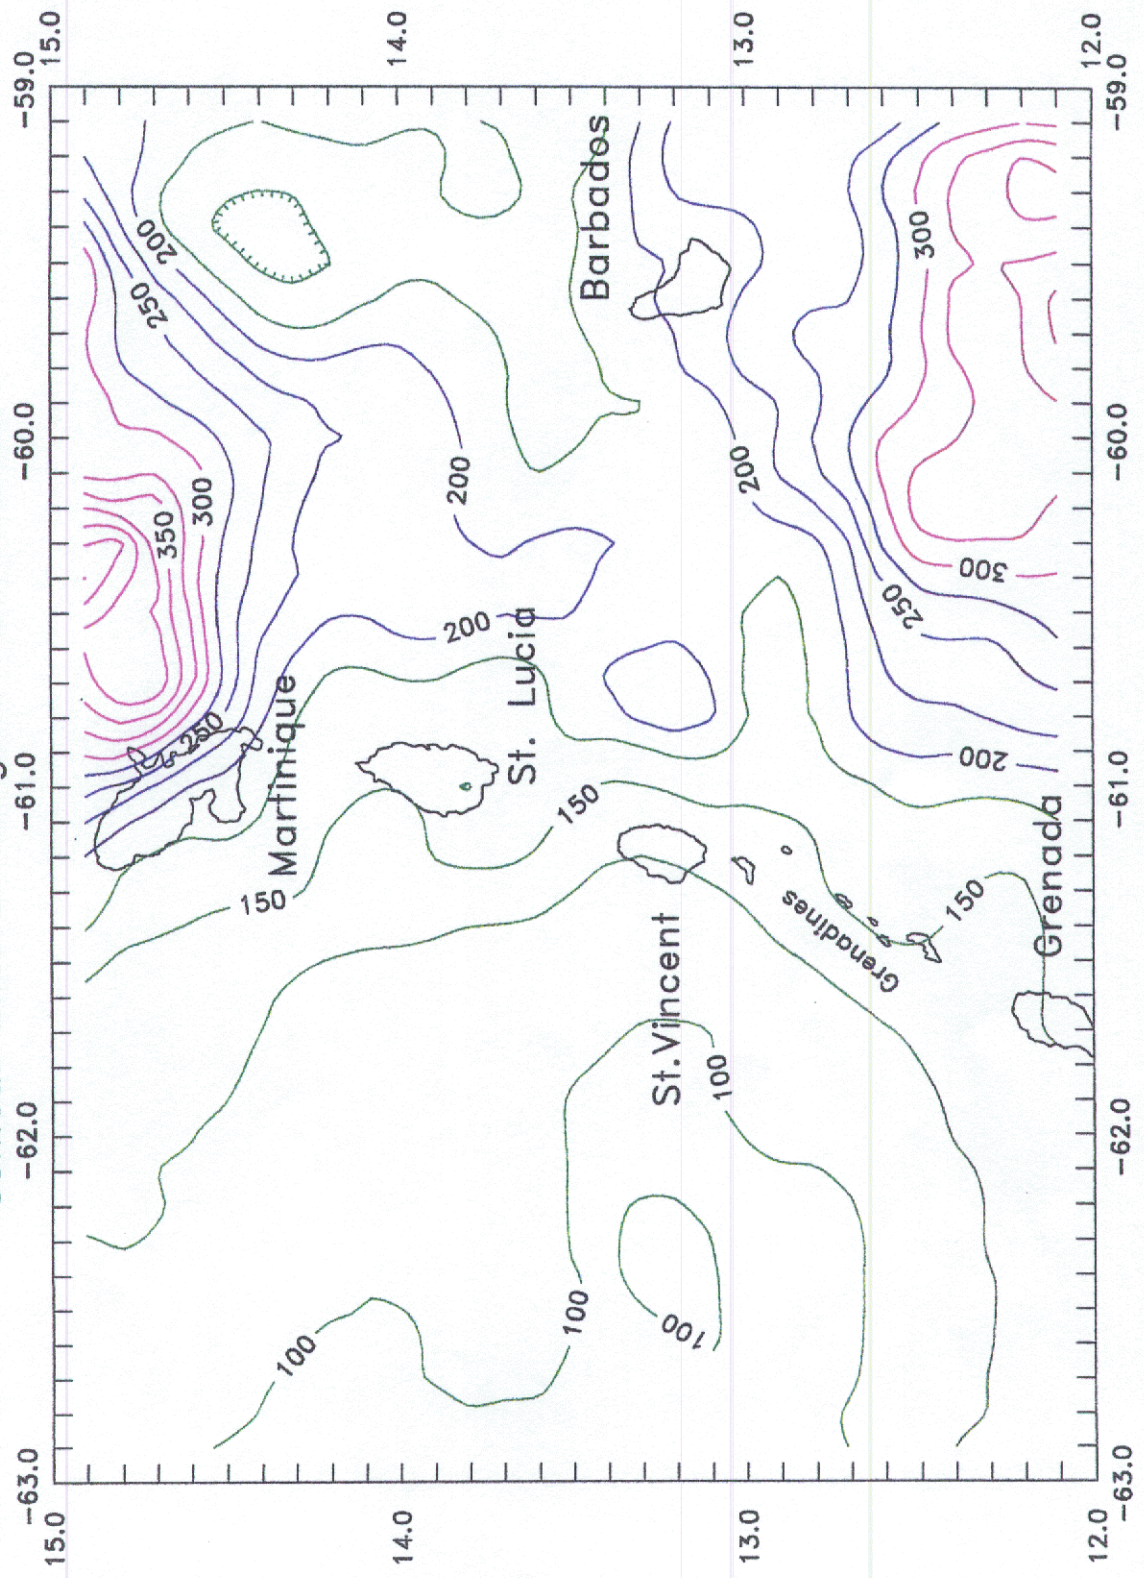

# Grenada/Barbados/Martinique Iso-acceleration map

Contour Interval 25 gals. Source PAIGH

Figure 7