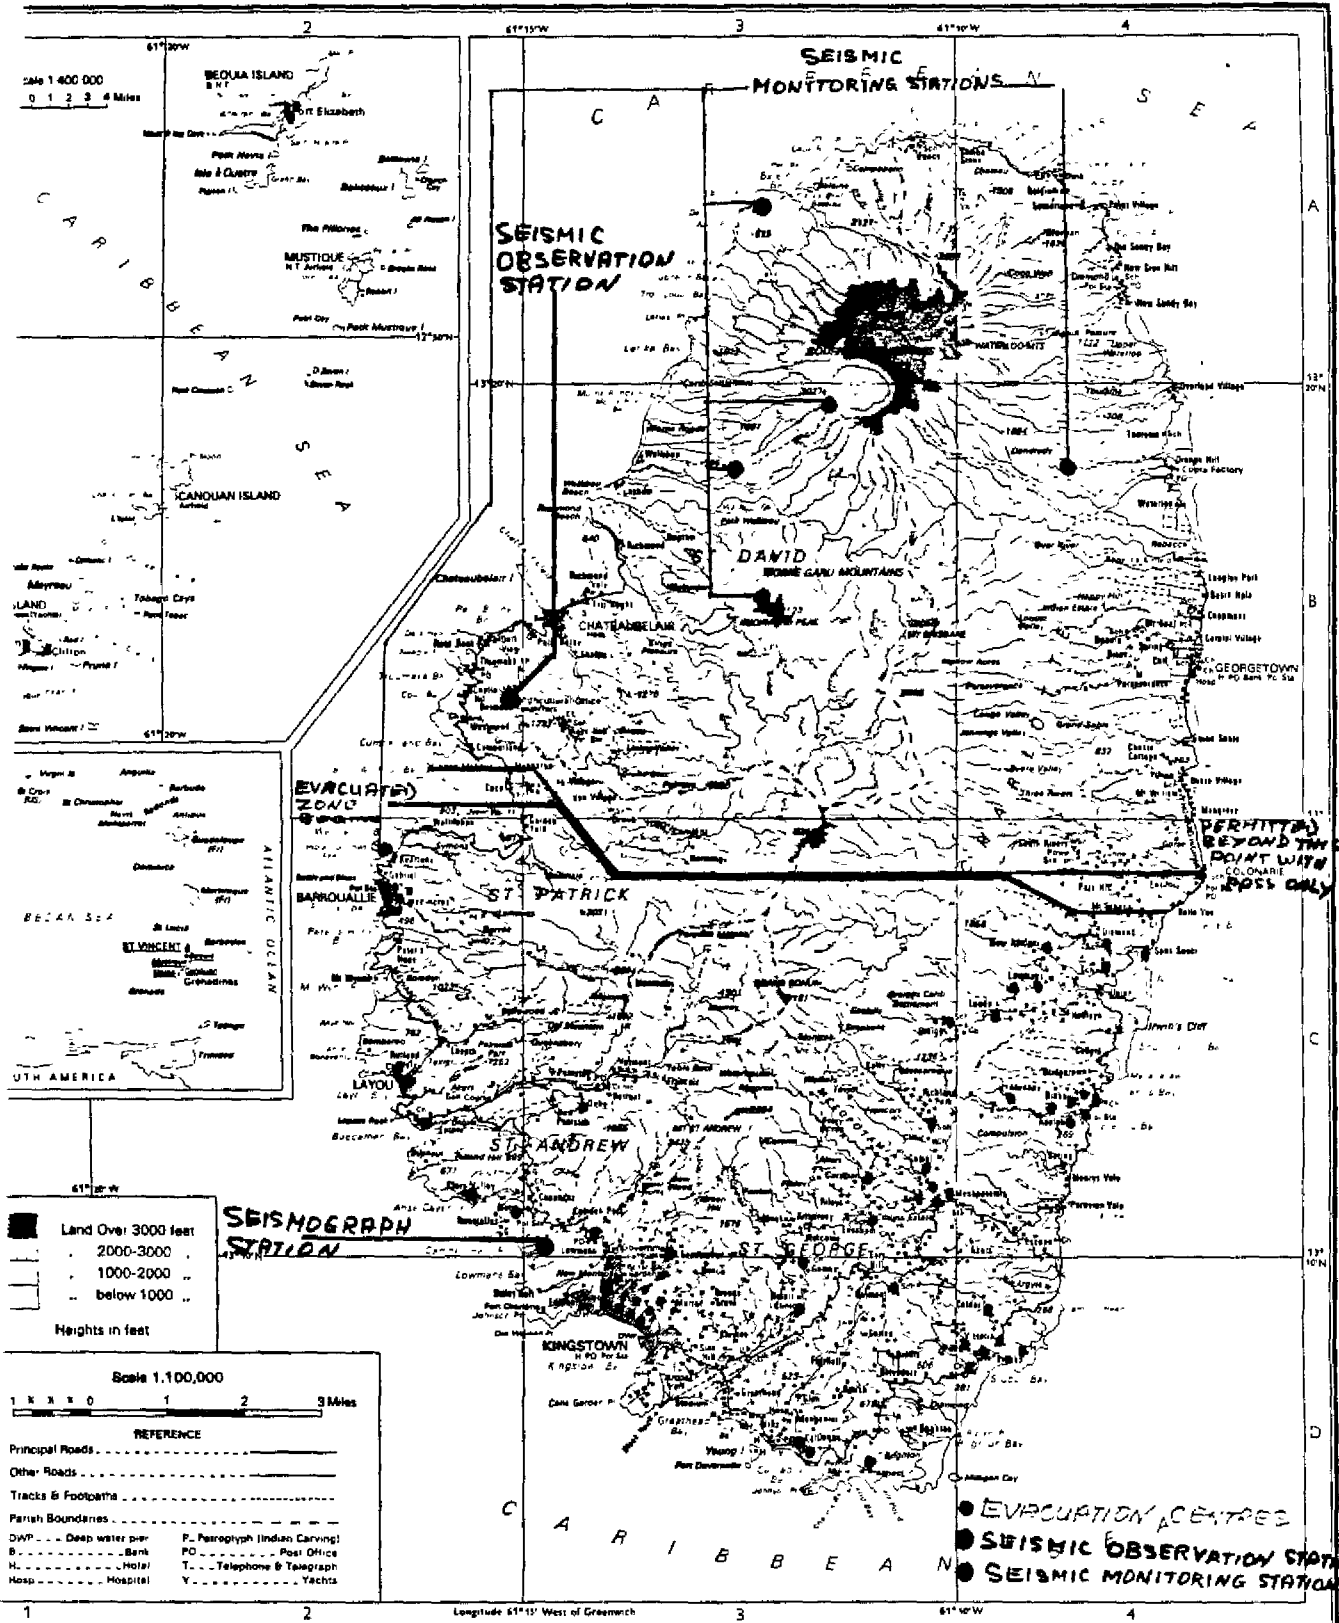

SAINT VINCENT

© Crown Copyright 1971